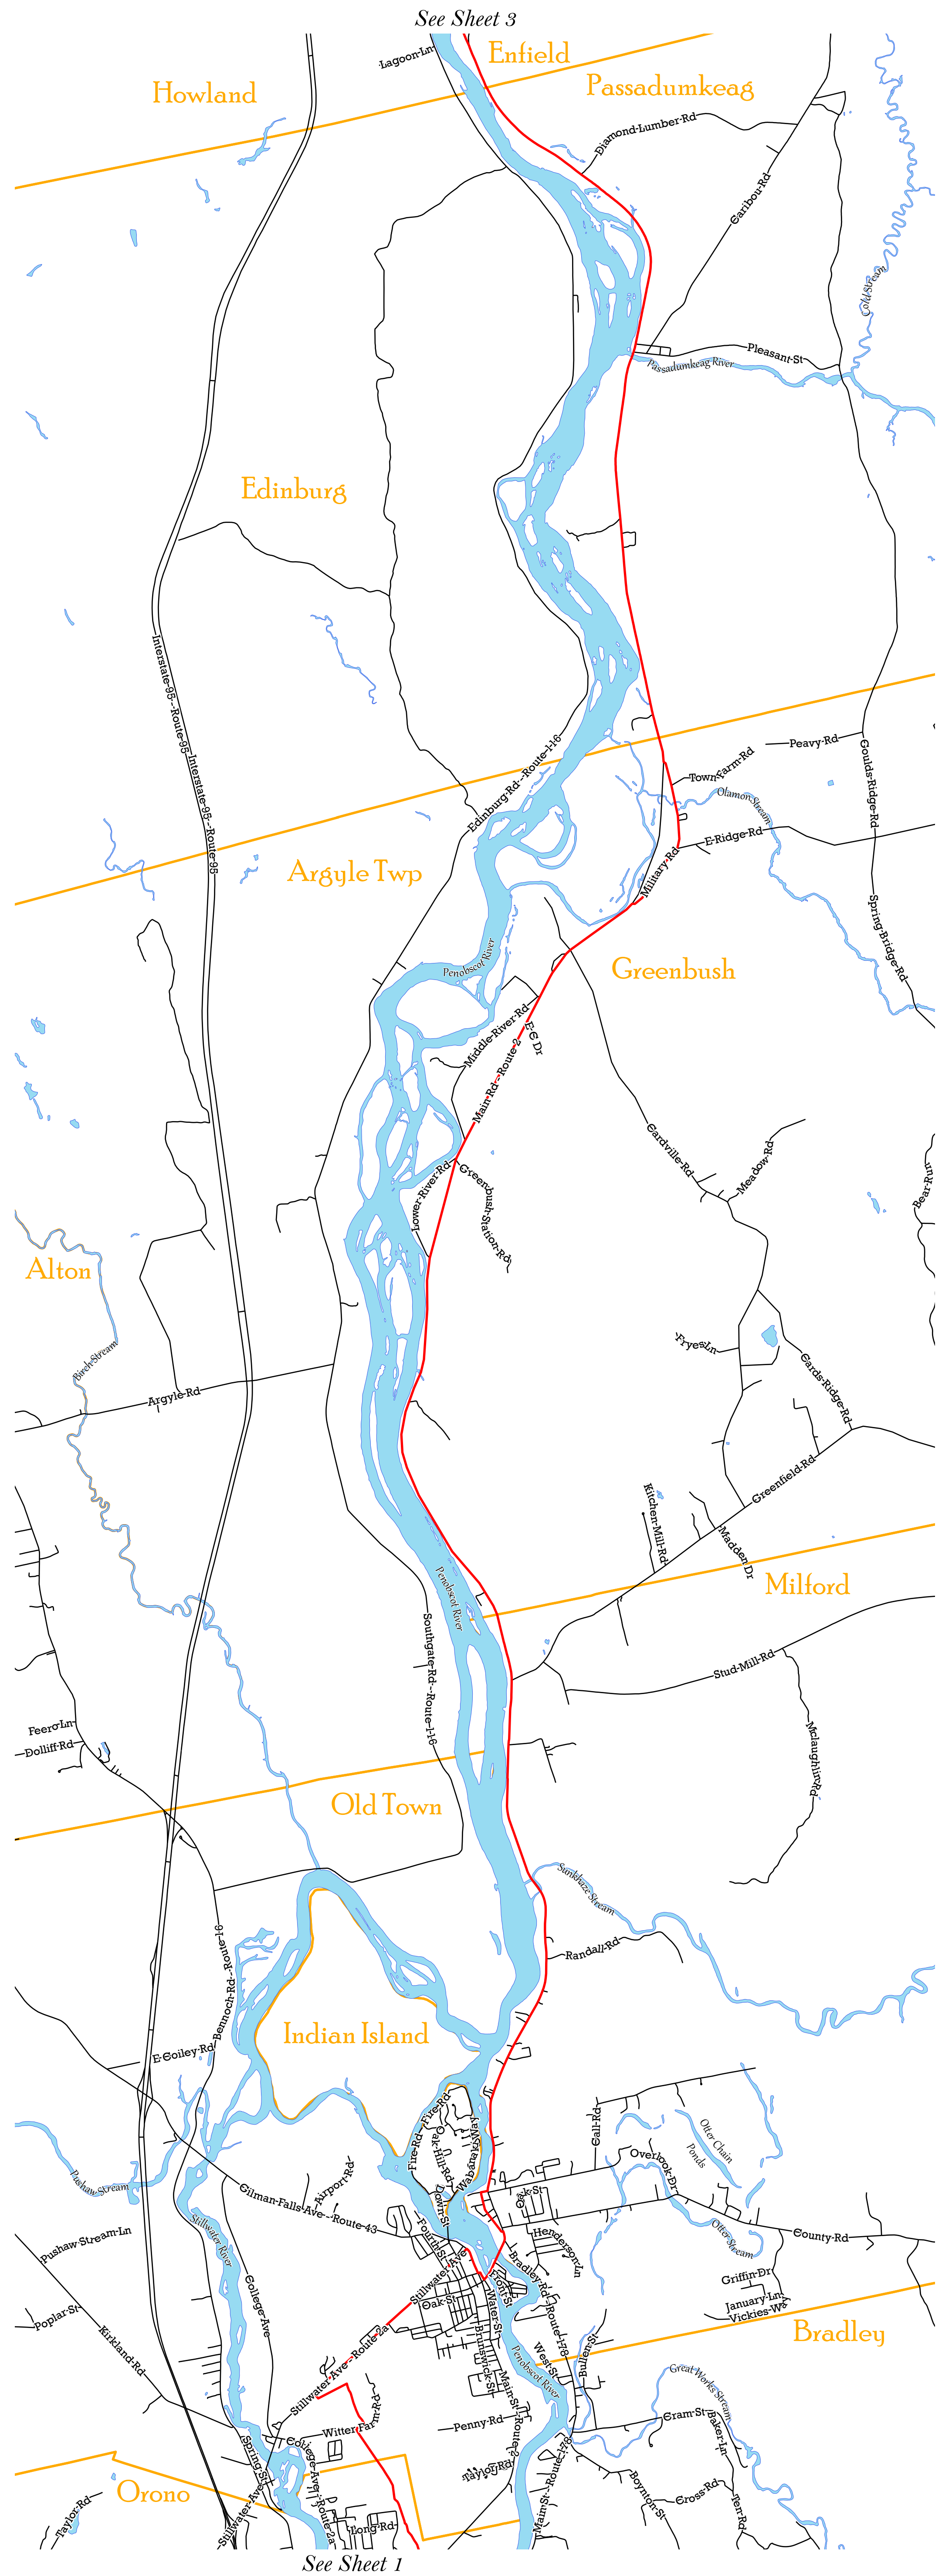

Date: May 30, 2019

Map Legend

- Proposed Bike Route
- Roads - E911 (Updated 2/5/2018)
- Rivers, Streams, Lakes & Ponds - USGS
- Town Boundaries
- Rest Area - MDOT

Proposed Federally Designated Bike Route

Orono to Enfield

Sheet 2 of 9

Prepared by **Northern Maine GIS**

www.MCGIS.com
Spencer Caron - GISD #57270
Fort Kent, Maine