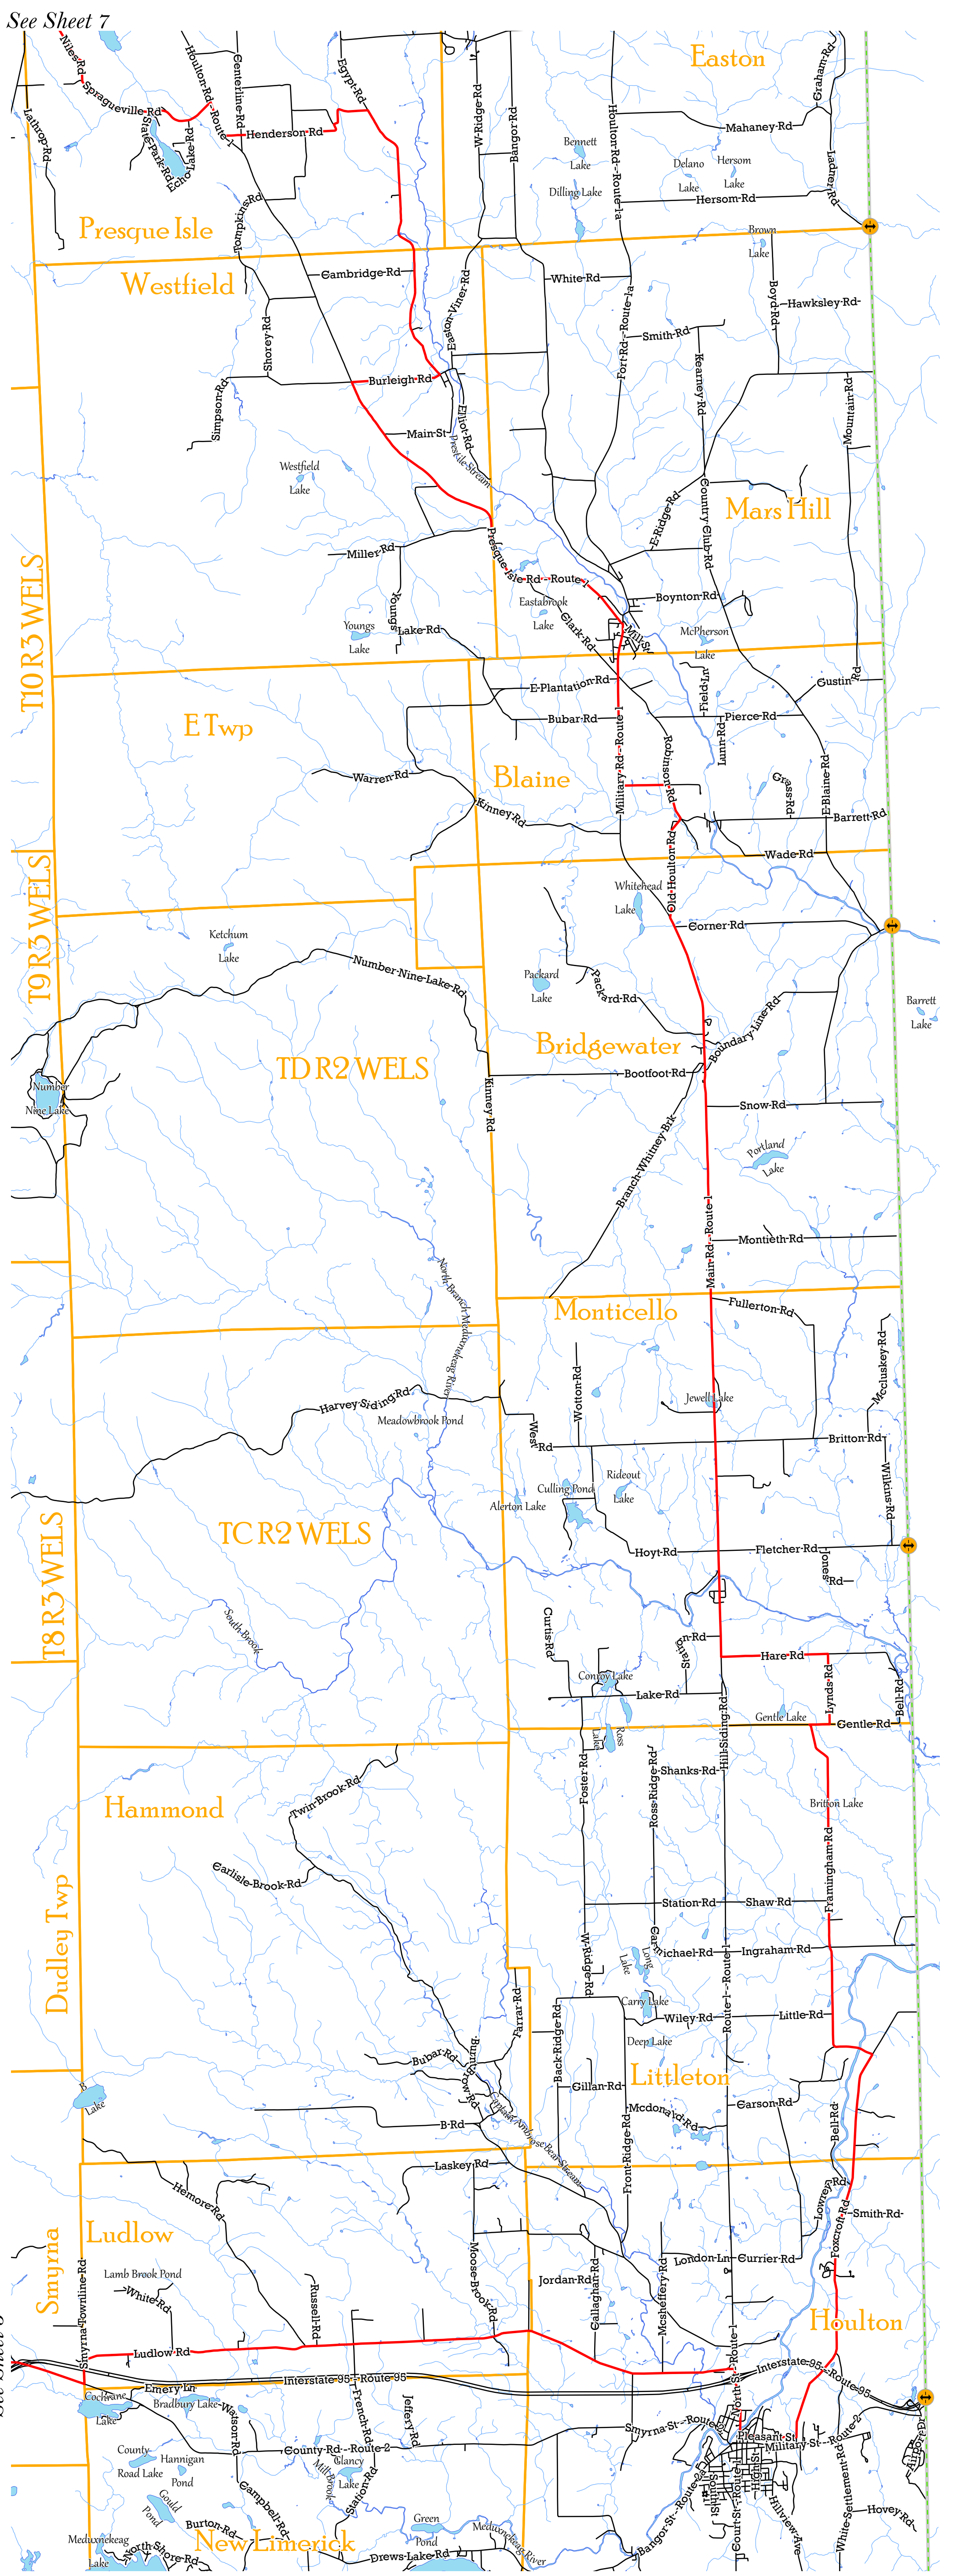

Date: May 30, 2019

Map Legend

- Proposed Bike Route
- Roads - E911 (Updated 2/5/2018)
- Rivers, Streams, Lakes & Ponds - USGS
- Town Boundaries
- International Boundary Line - IBC
- + International Border Crossing
- + Rest Area - MDOT

Proposed Federally Designated Bike Route

Ludlow to Presque Isle