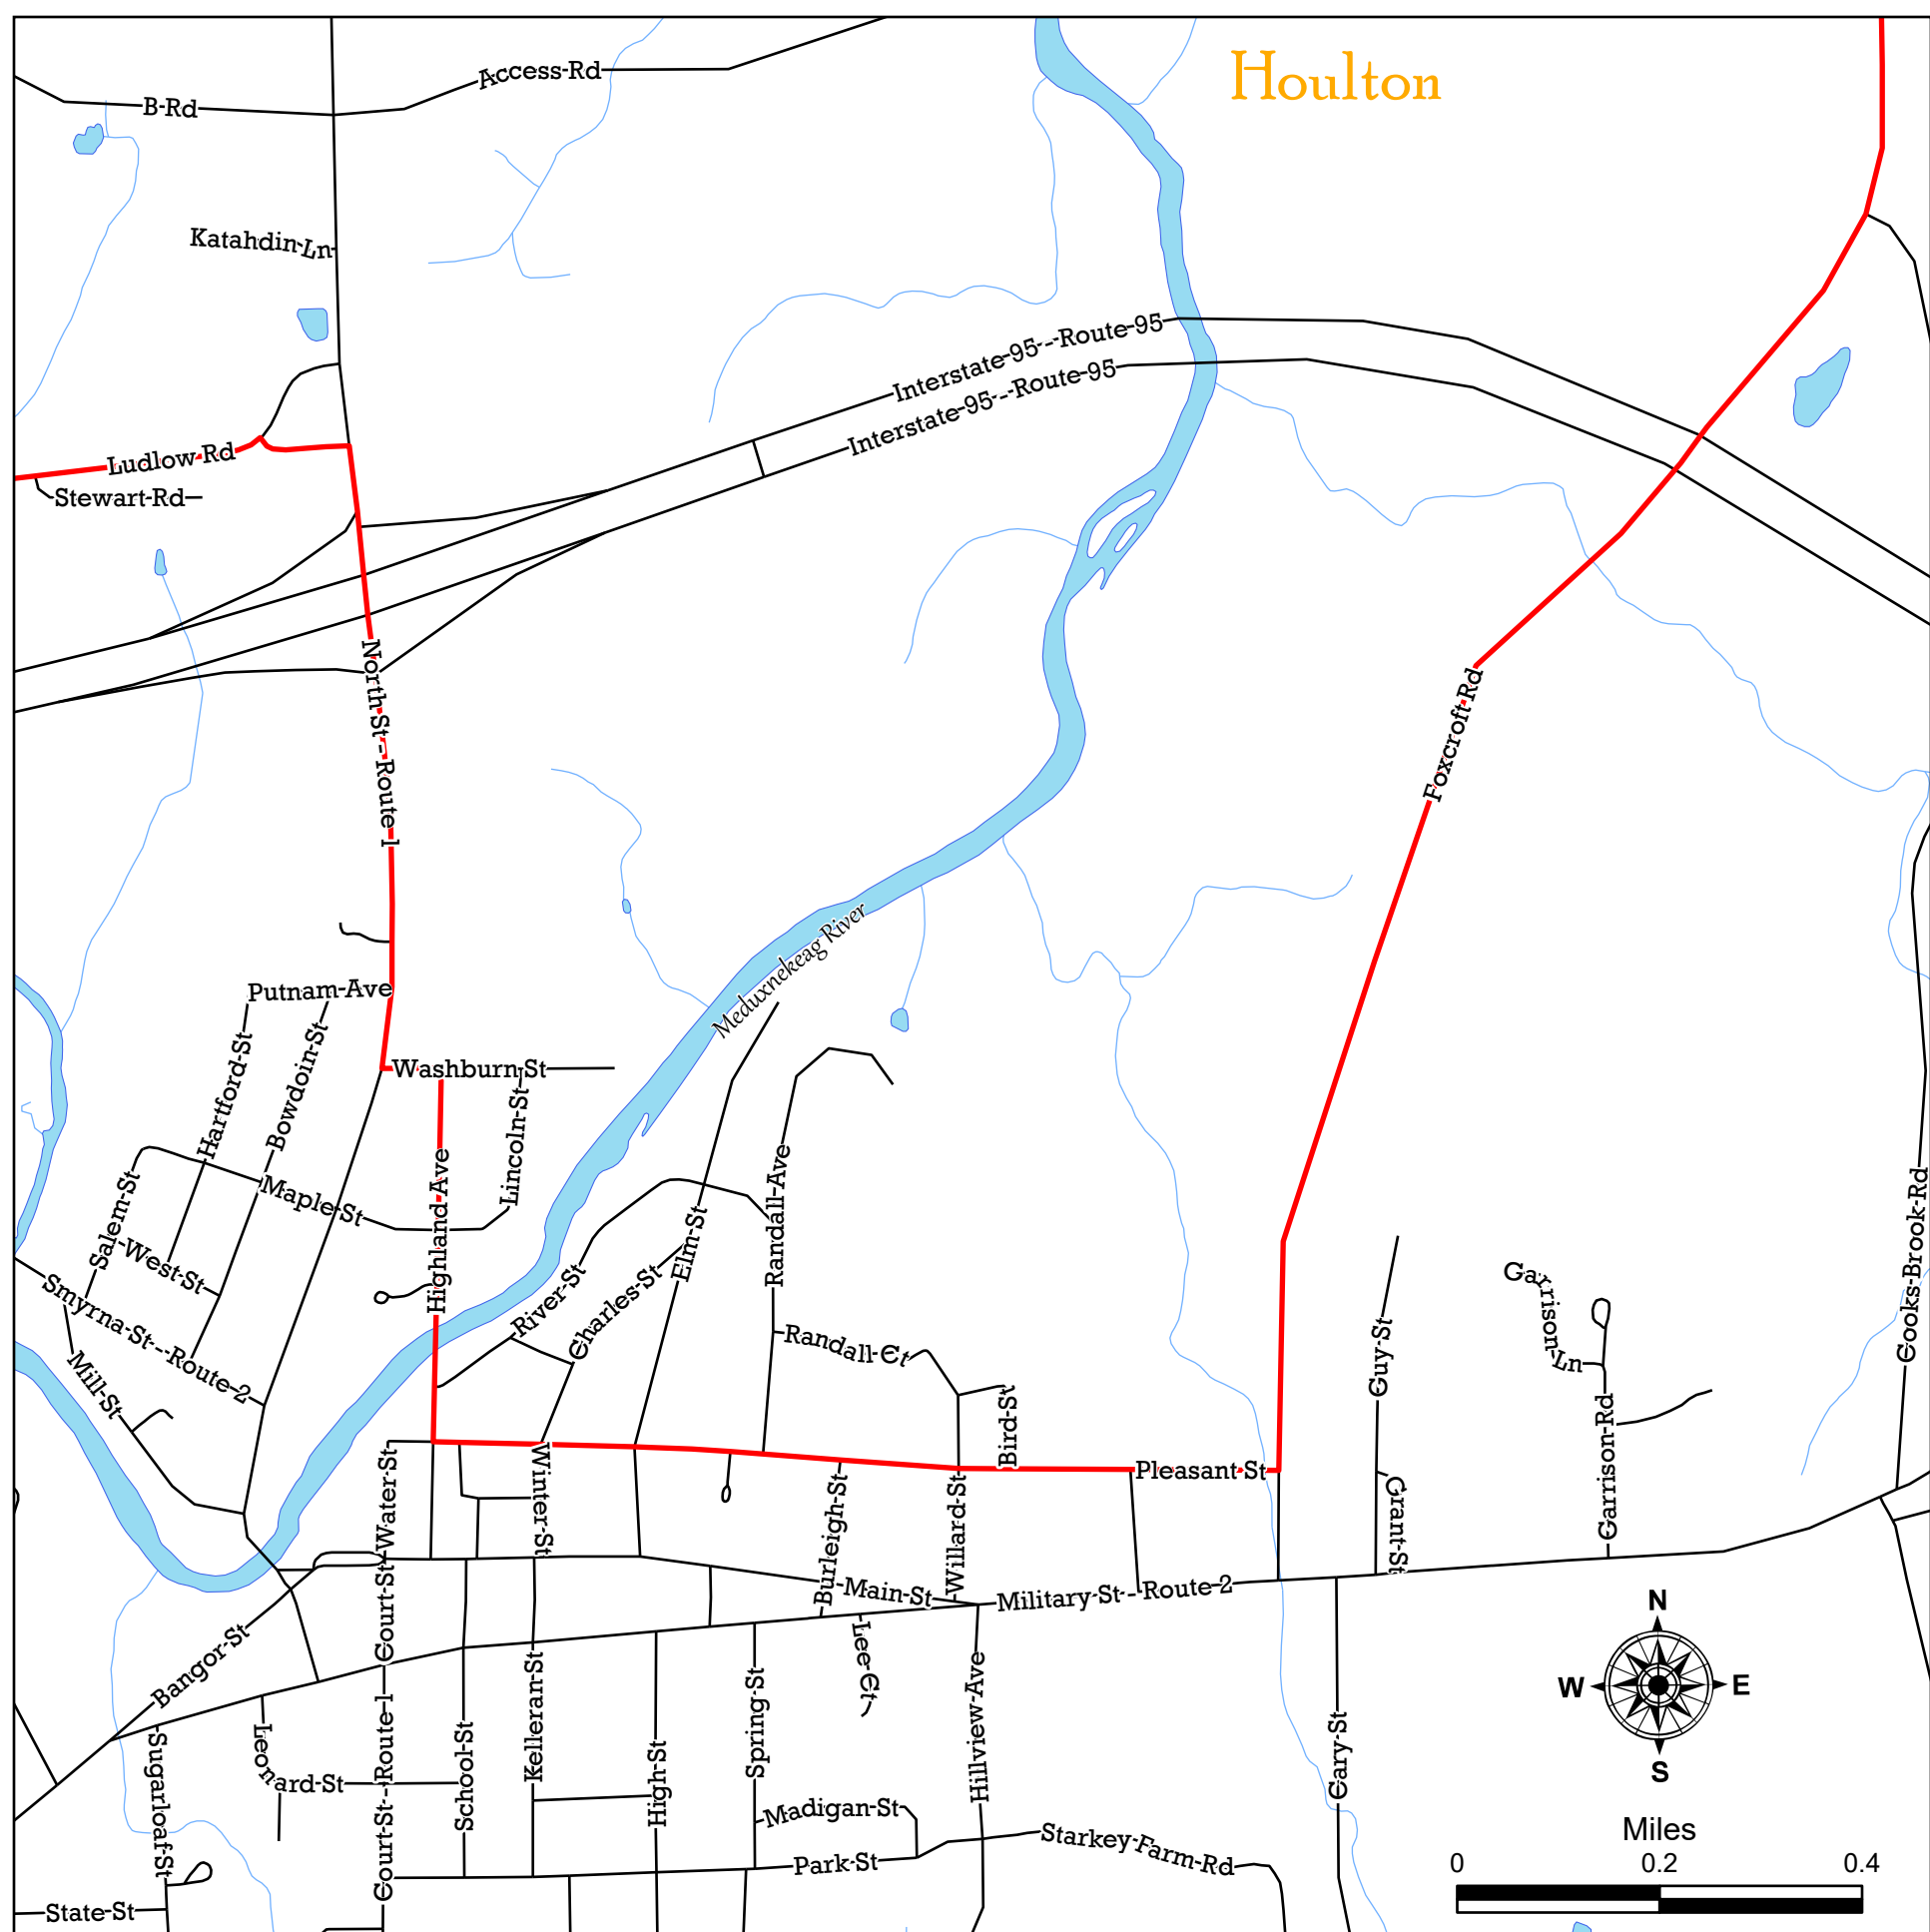

Date: May 30, 2019

Map Legend

- Proposed Bike Route
- Roads - E911 (Updated 2/5/2018)
- Rivers, Streams, Lakes & Ponds - USGS
- Town Boundaries
- International Boundary Line - IBC
- + International Border Crossing
- + Rest Area - MDOT

Proposed Federally Designated Bike Route

Ludlow to Presque Isle