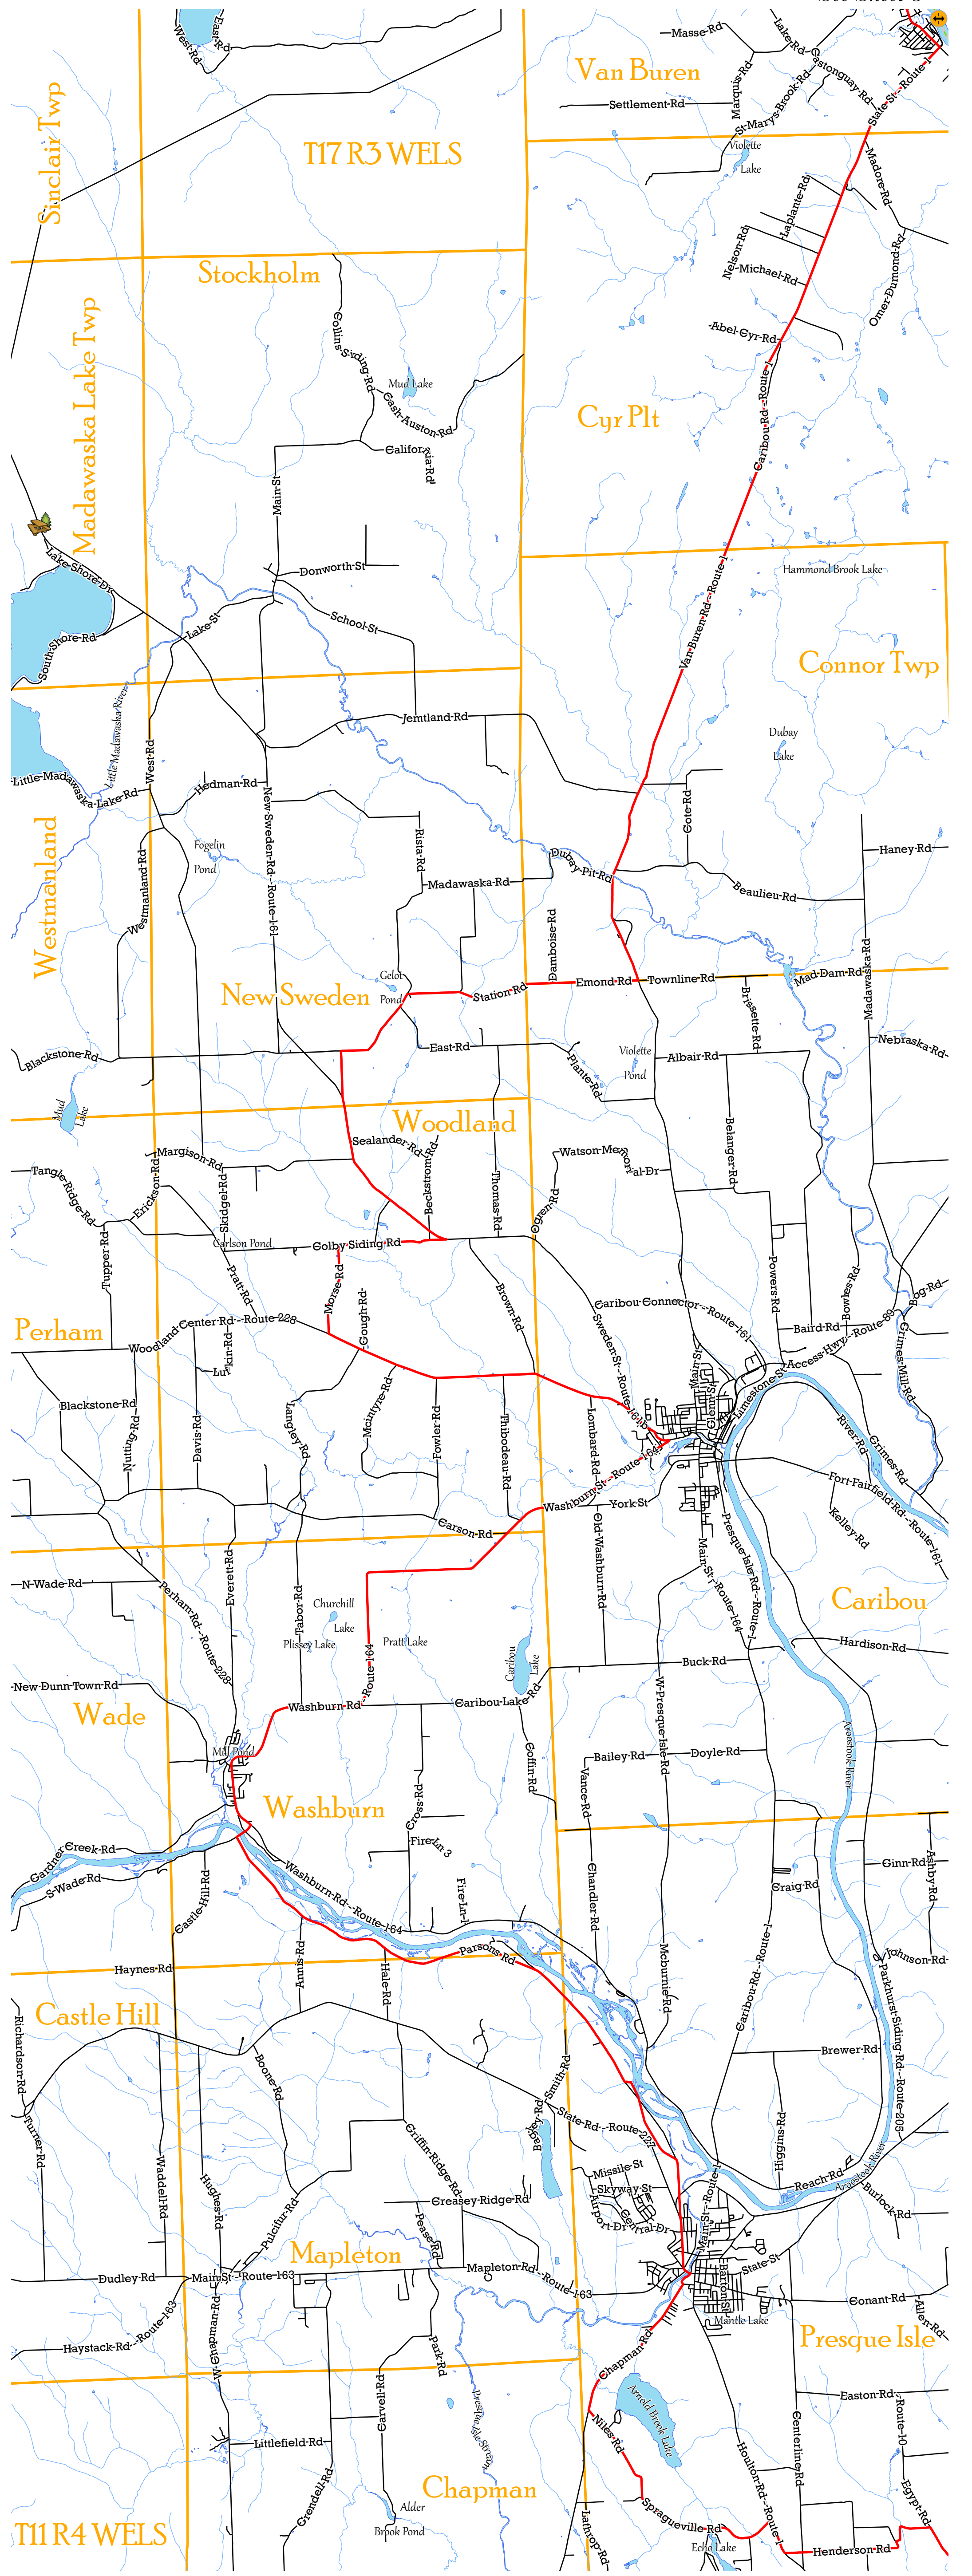

Date: May 30, 2019

Map Legend

- Proposed Bike Route
- Roads - E911 (Updated 2/5/2018)
- Rivers, Streams, Lakes & Ponds - USGS
- Town Boundaries
- International Boundary Line - IBC
- International Border Crossing
- Rest Area - MDOT

Proposed Federally Designated Bike Route

Presque Isle to Van Buren